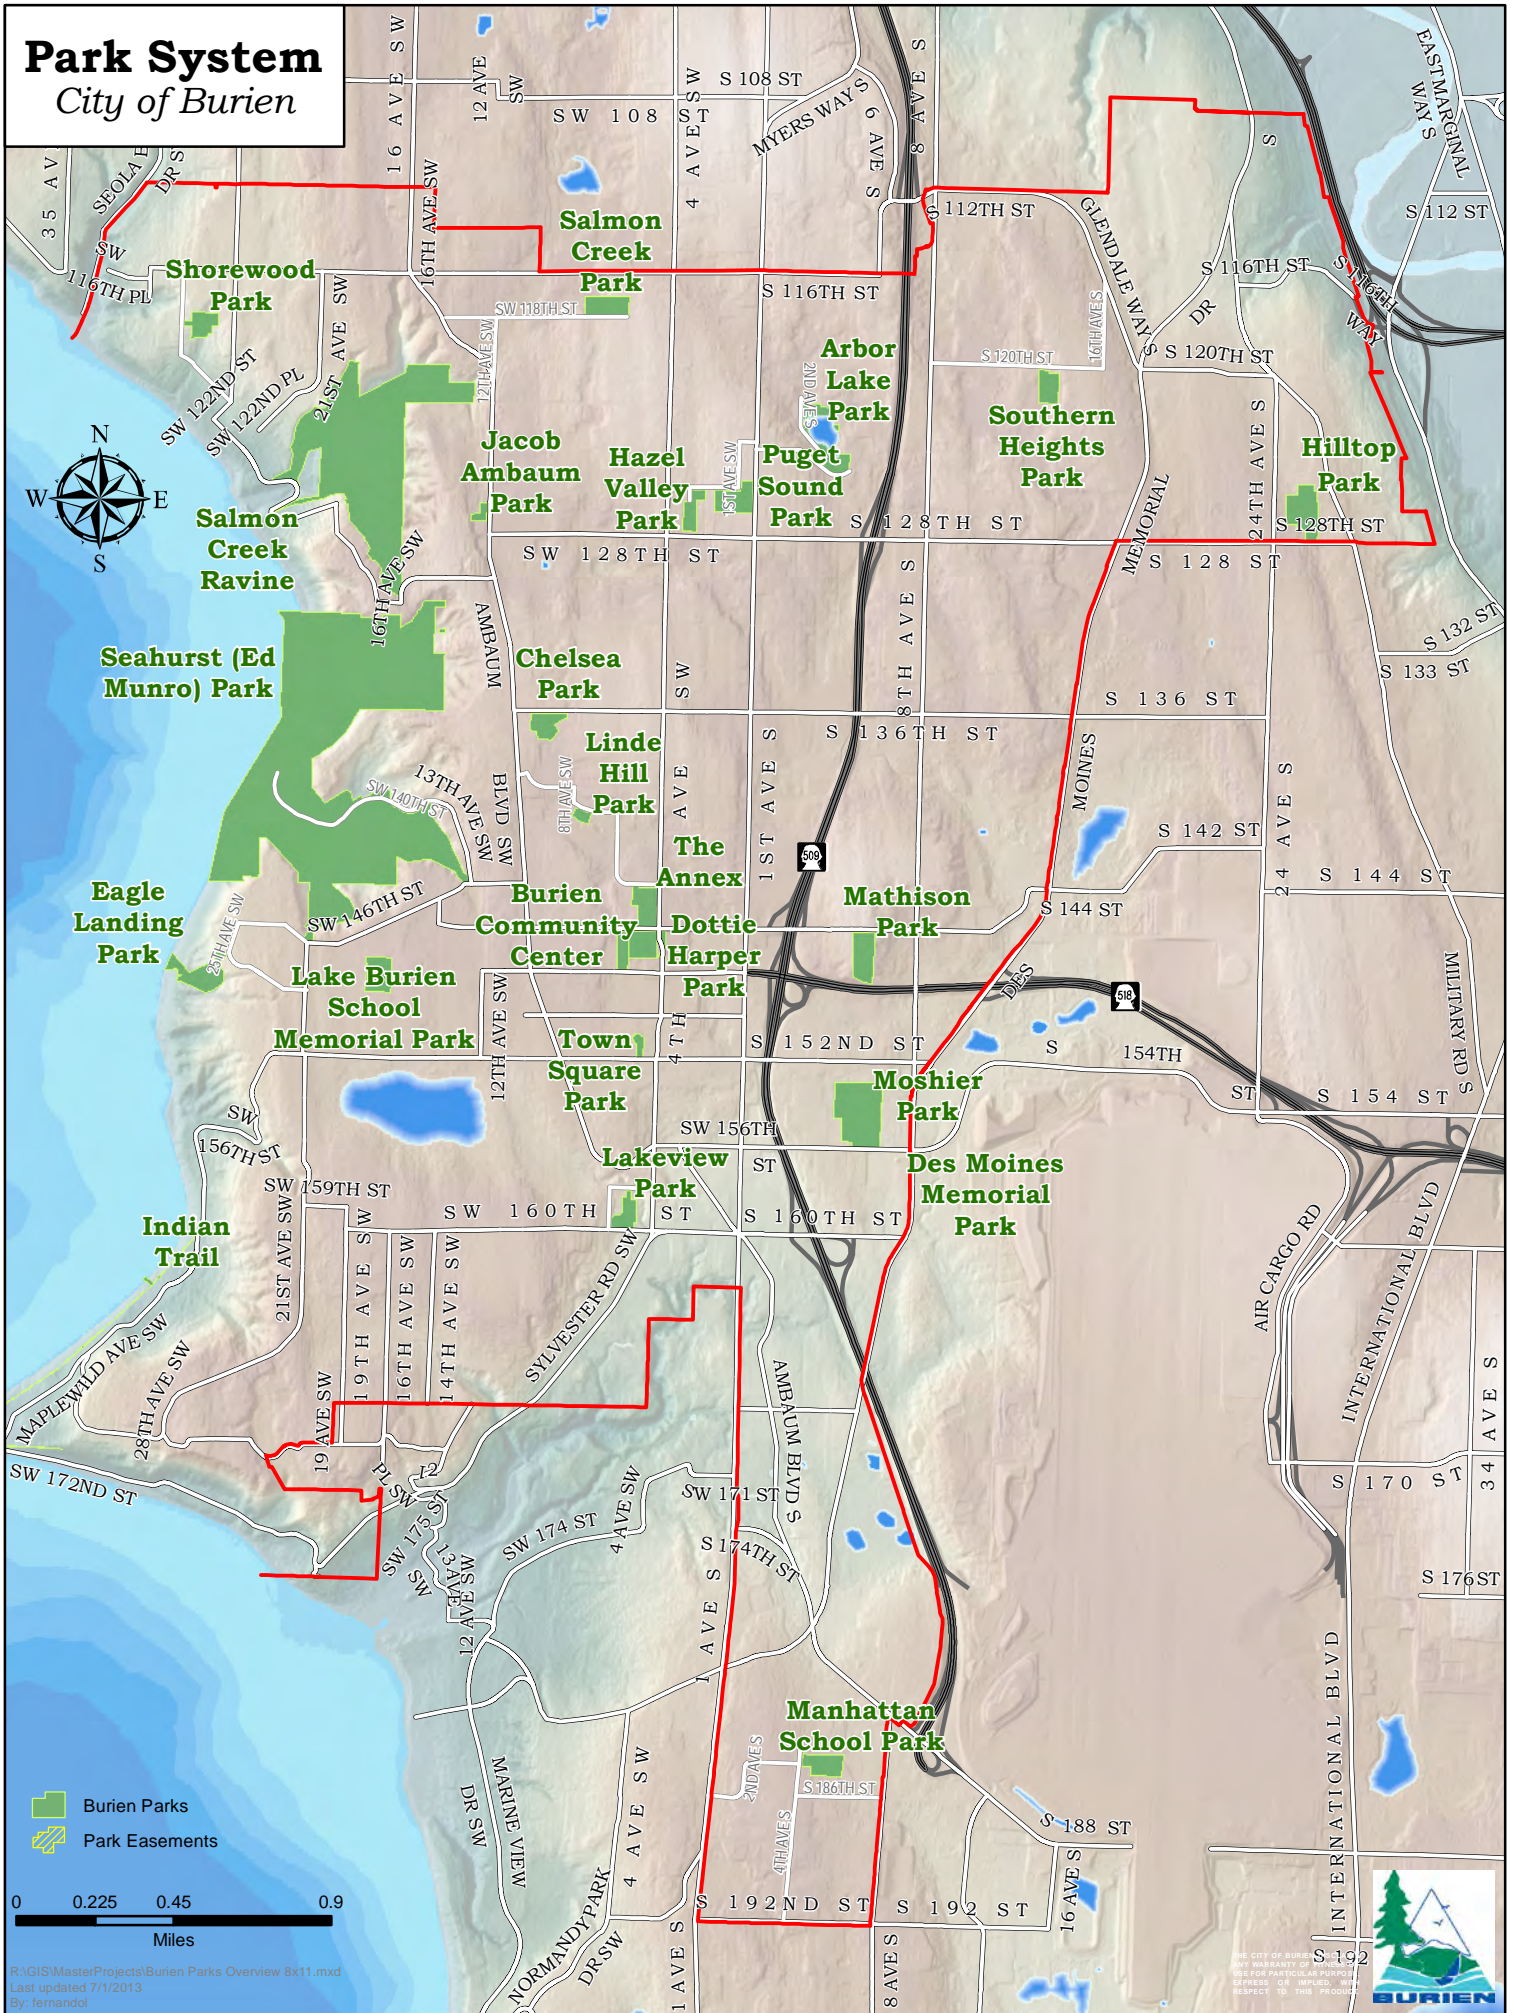

Park System

City of Burien

- Burien Parks
- Park Easements

R:\GIS\MasterProjects\Burien Parks Overview 8x11.mxd
 Last updated 7/1/2013
 by: fernandol

THE CITY OF BURIED
 ANY WARRANTY OF
 USE FOR PARTICULAR PURPOSES
 EXPRESS OR IMPLIED, WITH
 RESPECT TO THIS PRODUCT